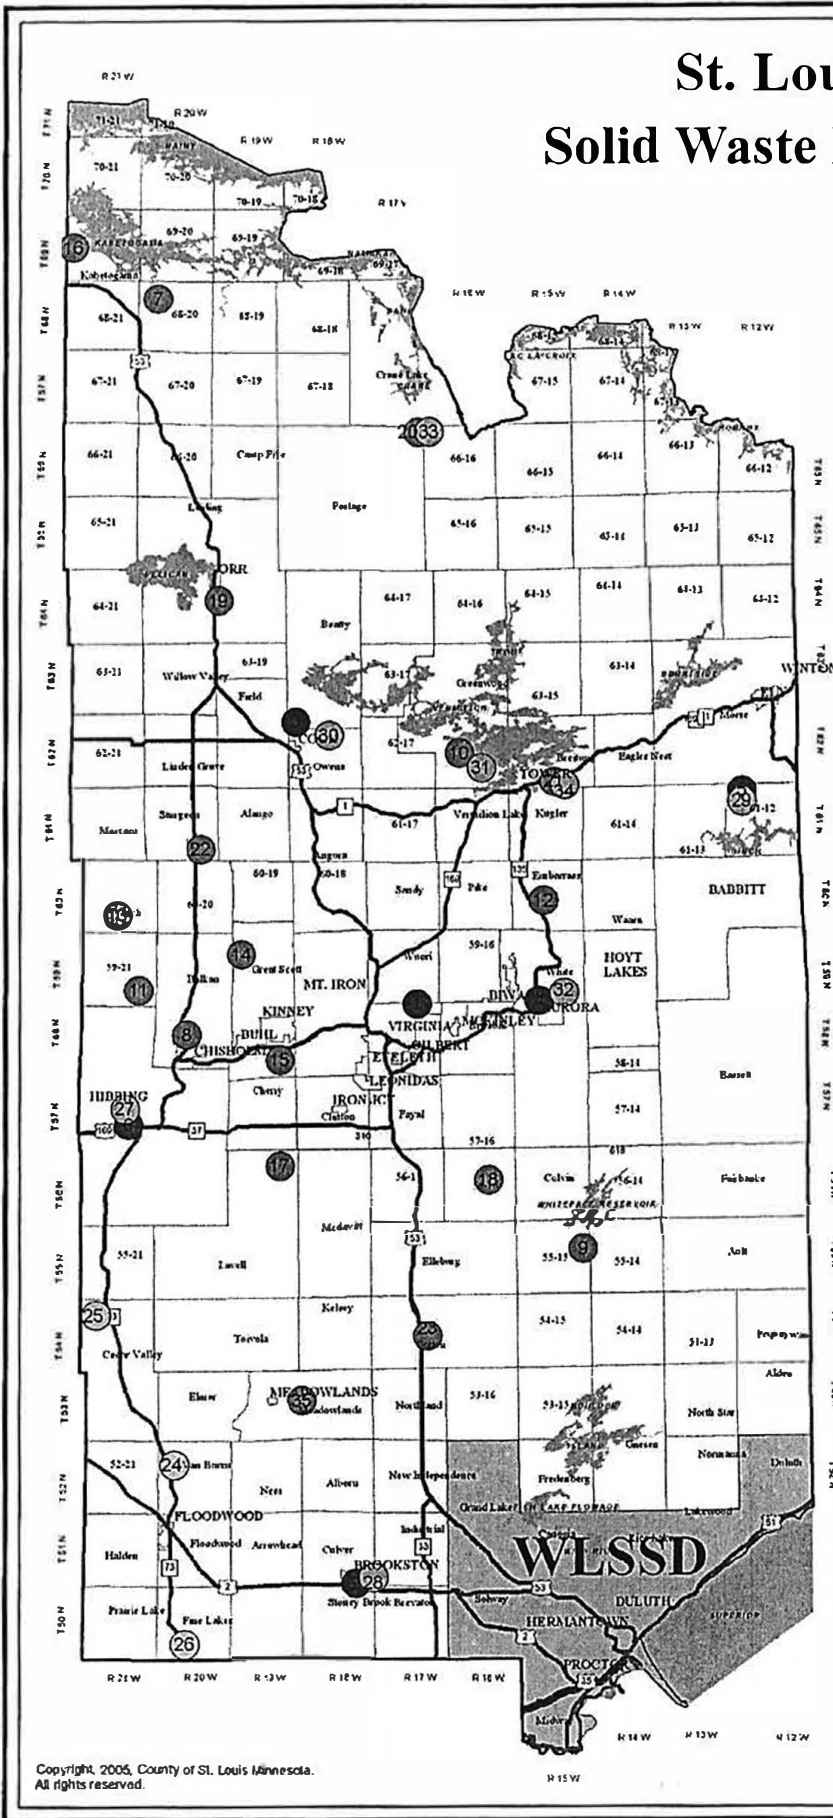

# St. Louis County Solid Waste Facility Site Map

## Site List

- 1 St. Louis County Regional Landfill & HHW Facility
- 2 Brookston Transfer Station
- 3 Cook Transfer Station
- 4 Aurora Transfer Station
- 5 Northwoods Transfer Station
- 6 Hibbing Transfer Station & HHW Facility
- 7 Ash River Trail Canister
- 8 Balkan Township Canister
- 9 Comstock Lake Canister
- 10 County 77 Canister
- 11 Dewey Lake Canister
- 12 Embarrass Township Canister
- 13 French Township Canister
- 14 Great Scott North Canister
- 15 Great Scott South Canister
- 16 Kabetogama Lake Canister
- 17 Lavell Canister
- 18 Makinen Canister
- 19 Orr Canister
- 20 Portage Canister
- 21 Soudan Canister
- 22 Sturgeon Township Canister
- 23 Cotton Canister Site
- 24 Floodwood Sit Site
- 25 Floodwood Lake Sit Site
- 26 Prairie Lake Sit Site
- 27 Hibbing Demolition Landfill
- 28 Brookston Demolition Landfill
- 29 Northwoods Demolition Processing & Reuse Facility
- 30 Cook Transfer Station Demo Box
- 31 County 77 Canister Demo Box
- 32 Hudson Transfer Station Demo Box
- 33 Portage Demolition Landfill Demo Box
- 34 Soudan Canister Demo Box
- 35 Meadowlands Canister Site